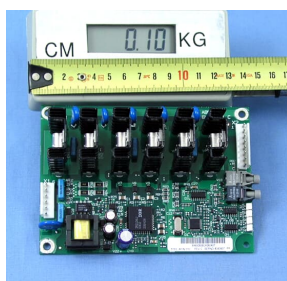

PRODUCT-DETAILS

64693808

FAN INV 1 KW AFIN-01C; FAN INVERTER 1 KW AFIN-01C

General Information

Product ID	64693808
ABB Type Designation	FAN INV 1 KW AFIN-01C
Catalog Description	FAN INV 1 KW AFIN-01C; FAN INVERTER 1 KW AFIN-01C
Long Description	FAN INVERTER 1 KW

Ordering

Core Credit	0.00
Country of Origin	Finland (FI) Estonia (EE) India (IN)
Customs Tariff Number	85049090
Invoice Description	FAN INVERTER 1 KW AFIN-01C
Made To Order	Yes
Minimum Order Quantity	1 piece
Order Multiple	1 piece
Part Type	New
Quote Only	No
Selling Unit of Measure	piece

Dimensions

Product Net Weight	0.17 kg
--------------------	---------

Technical

Technical Information	100 X 140
-----------------------	-----------

Additional Information

Product Name	Installation accessories noble
Short Description	-