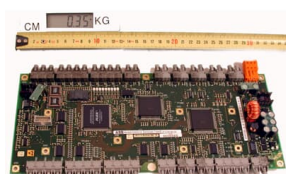

PRODUCT-DETAILS

3BHE004573R0142

UF C760 BE142:INU; INTERFACE BOARD

General Information

Product ID	3BHE004573R0142
ABB Type Designation	UF C760 BE142:INU
Catalog Description	UF C760 BE142:INU; INTERFACE BOARD
Long Description	UF C760 BE142:INU

Ordering

Core Credit	0.00
Country of Origin	Switzerland (CH)
Customs Tariff Number	85049090
Invoice Description	INTERFACE BOARD
Made To Order	No
Minimum Order Quantity	1 piece
Order Multiple	1 piece
Quote Only	No
Selling Unit of Measure	piece